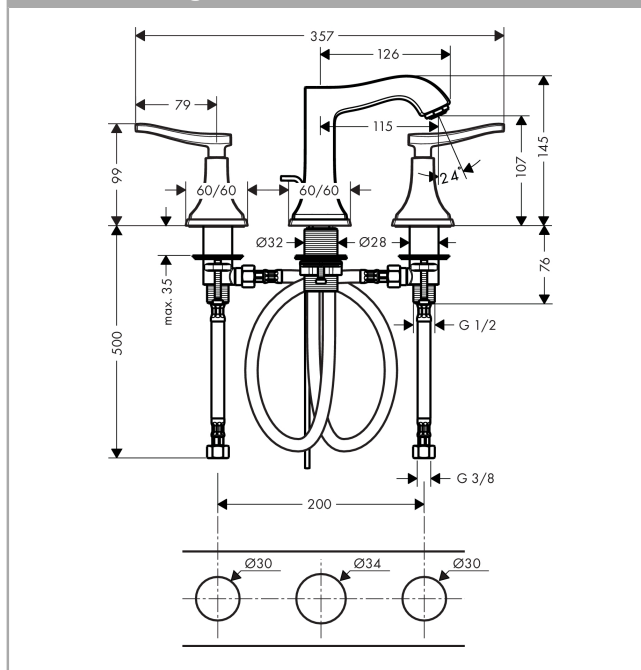

Metropol Classic
3-hole basin mixer 110 with lever handles and pop-up waste set
 Surfaces: **Chrome/Gold Optic** Article Number: **31330090**

Description

product features

- consists of: 3-hole basin mixer, waste set
- ComfortZone 110
- projection 115 mm
- normal spray
- flow rate at 3 bar: 5 l/min
- ceramic valves hot/ cold 90°
- temperature limitation adjustable
- suitable for continuous flow water heaters
- pop-up waste set G 1¼
- material waste set: metal
- connection dimension: DN15

Technology

Product image

Scale drawing

Flowchart